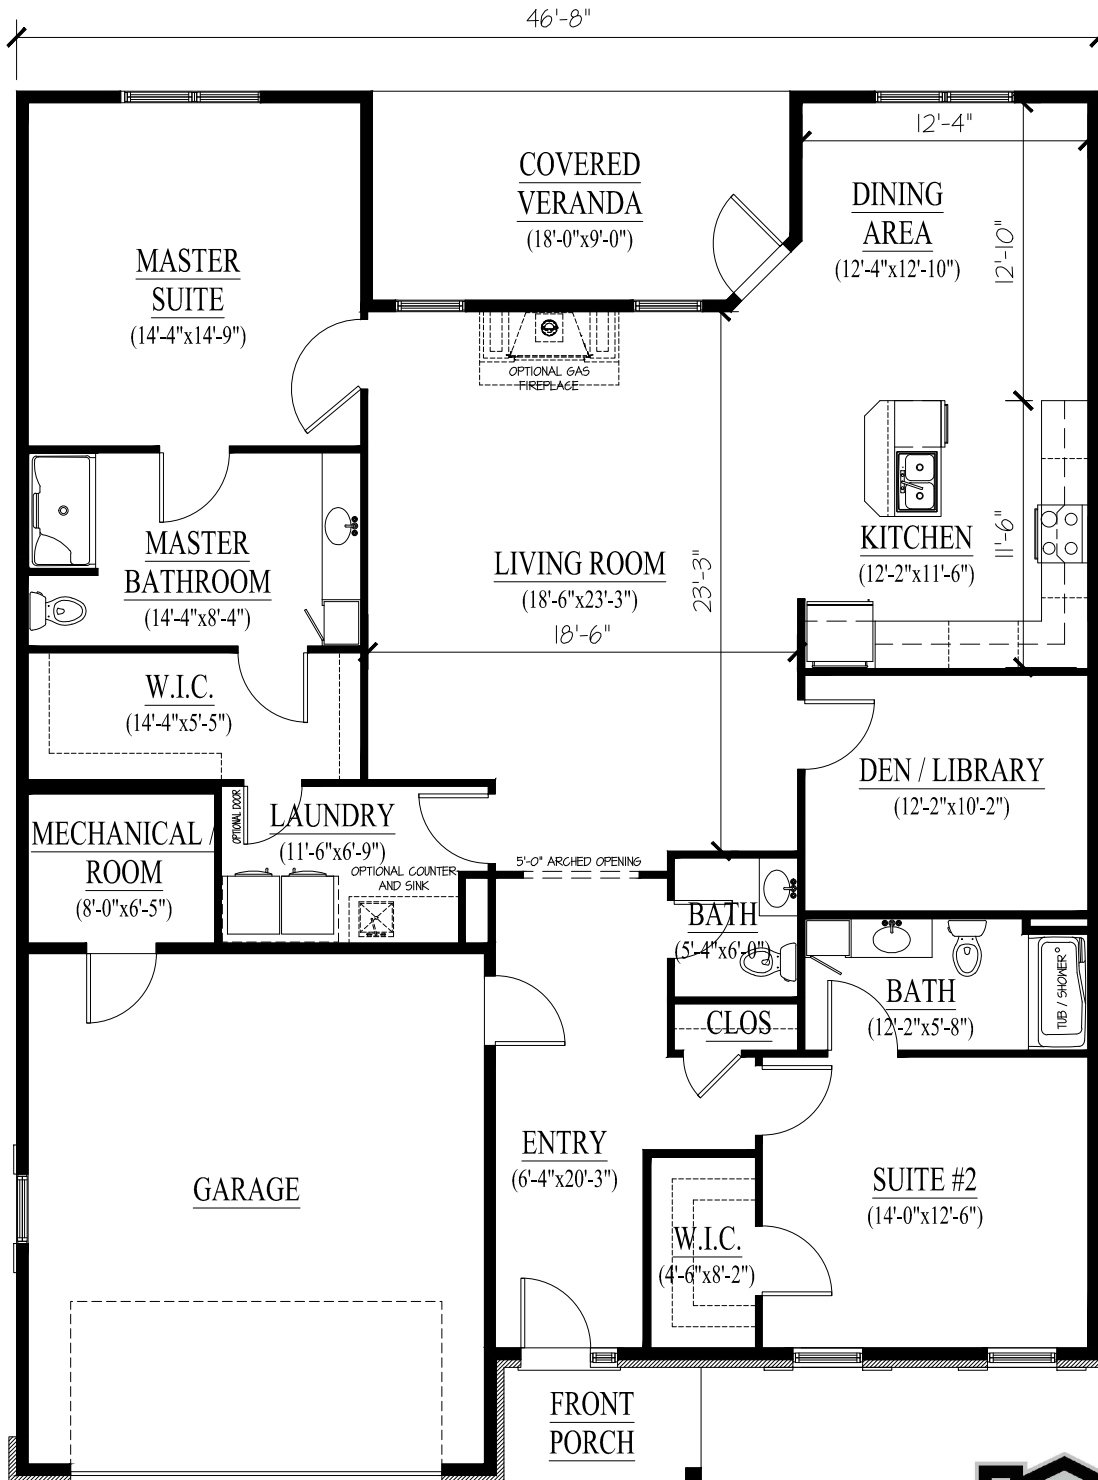

Chesapeake

Floor plan

2 Bed - 2 Bath - Den - 2 Car Garage

Approx. 2,049 sq. ft.

FIRST FLOOR PLAN
2049 SQ. FT.